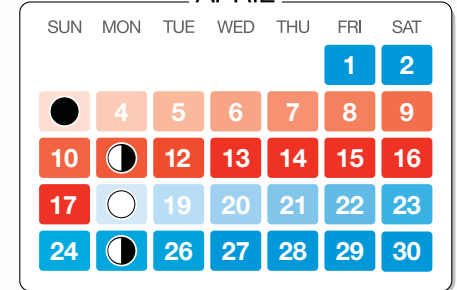

JANUARY

FEBRUARY

MARCH

APRIL

MAY

JUNE

JULY

AUGUST

SEPTEMBER

OCTOBER

NOVEMBER

DECEMBER

MOON PHASES

AVAILABILITY

www.greatoceans.com