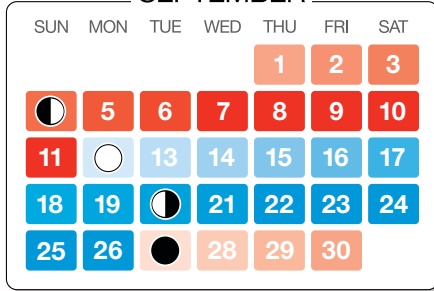

JANUARY

FEBRUARY

MARCH

APRIL

MAY

JUNE

JULY

AUGUST

SEPTEMBER

OCTOBER

NOVEMBER

DECEMBER

MOON PHASES

AVAILABILITY

www.greatoceans.com