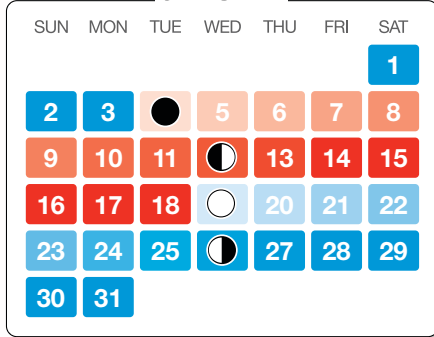

JANUARY

FEBRUARY

MARCH

APRIL

MAY

JUNE

JULY

AUGUST

SEPTEMBER

OCTOBER

NOVEMBER

DECEMBER

MOON PHASES

AVAILABILITY

www.greatoceans.com