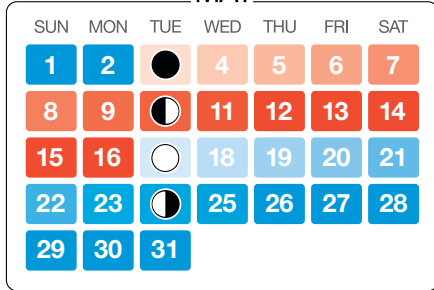

JANUARY

FEBRUARY

MARCH

APRIL

MAY

JUNE

JULY

AUGUST

SEPTEMBER

OCTOBER

NOVEMBER

DECEMBER

MOON PHASES

AVAILABILITY

www.greatoceans.com