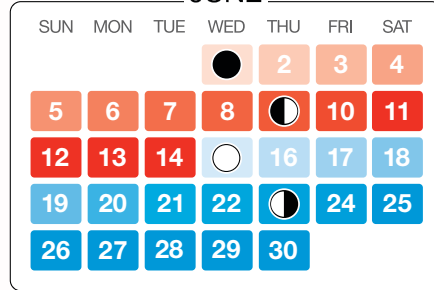

JANUARY

FEBRUARY

MARCH

APRIL

MAY

JUNE

JULY

AUGUST

SEPTEMBER

OCTOBER

NOVEMBER

DECEMBER

MOON PHASES

AVAILABILITY

www.greatoceans.com