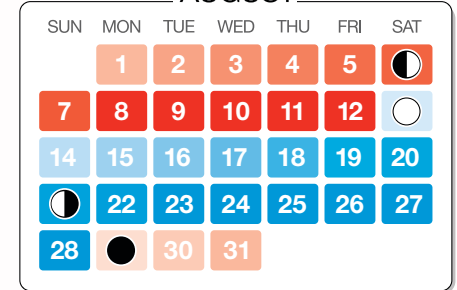

JANUARY

FEBRUARY

MARCH

APRIL

MAY

JUNE

JULY

AUGUST

SEPTEMBER

OCTOBER

NOVEMBER

DECEMBER

MOON PHASES

AVAILABILITY

www.greatoceans.com