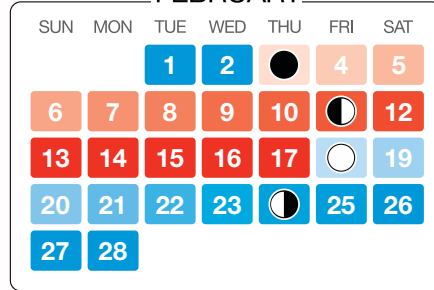

JANUARY

FEBRUARY

MARCH

APRIL

MAY

JUNE

JULY

AUGUST

SEPTEMBER

OCTOBER

NOVEMBER

DECEMBER

MOON PHASES

AVAILABILITY

www.greatoceans.com