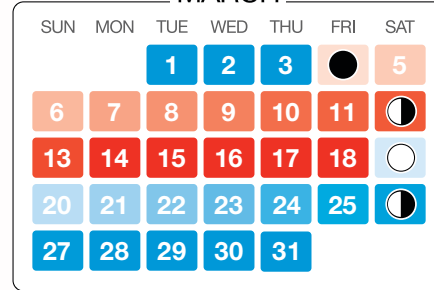

JANUARY

FEBRUARY

MARCH

APRIL

MAY

JUNE

JULY

AUGUST

SEPTEMBER

OCTOBER

NOVEMBER

DECEMBER

MOON PHASES

AVAILABILITY

www.greatoceans.com