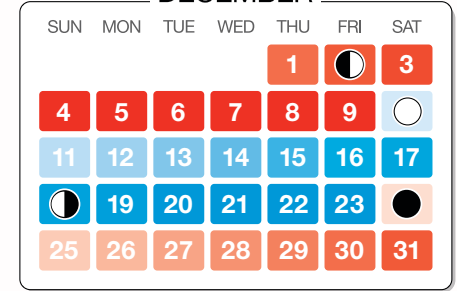

SEPTEMBER

OCTOBER

NOVEMBER

DECEMBER

MOON PHASES

AVAILABILITY

www.greatoceans.com