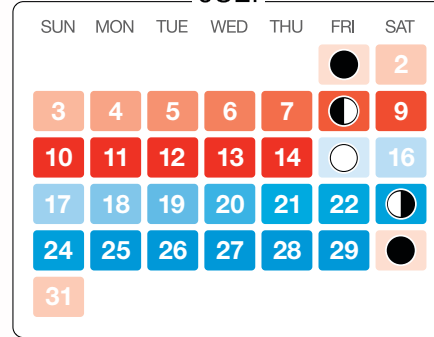

JANUARY

FEBRUARY

MARCH

APRIL

MAY

JUNE

JULY

AUGUST

SEPTEMBER

OCTOBER

NOVEMBER

DECEMBER

MOON PHASES

AVAILABILITY

www.greatoceans.com