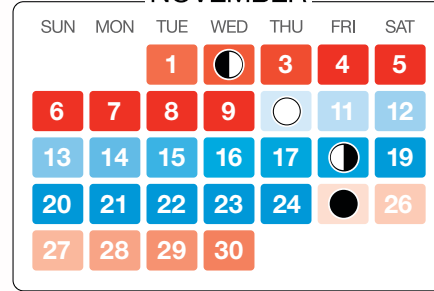

JANUARY

FEBRUARY

MARCH

APRIL

MAY

JUNE

JULY

AUGUST

SEPTEMBER

OCTOBER

NOVEMBER

DECEMBER

MOON PHASES

AVAILABILITY

www.greatoceans.com