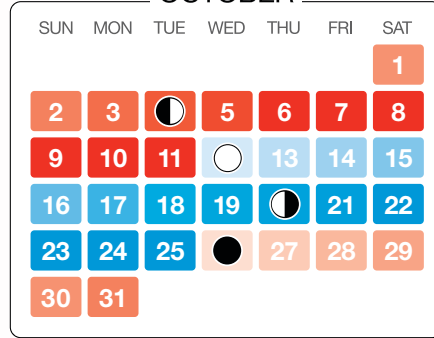

JANUARY

FEBRUARY

MARCH

APRIL

MAY

JUNE

JULY

AUGUST

SEPTEMBER

OCTOBER

NOVEMBER

DECEMBER

MOON PHASES

AVAILABILITY

www.greatoceans.com